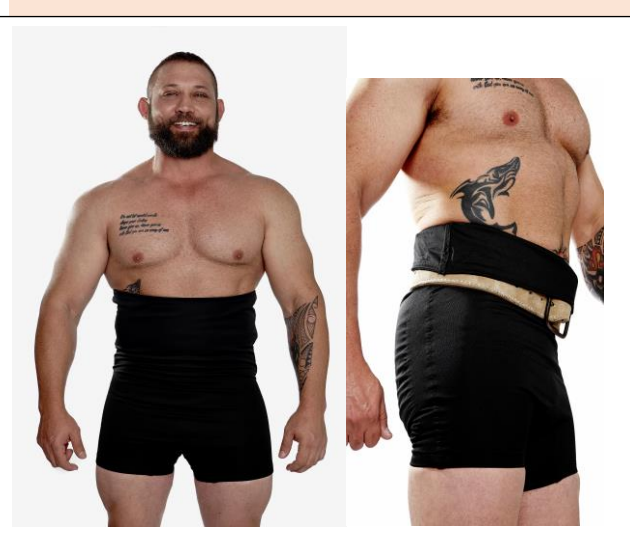

**SOUTH AFRICAN STRONGMAN COMPETITORS
USING REBOUND PRODUCTS**

Louis Meyer, Johan Van Loggenberg, Duane Van Straden, Lawrence De Silva
Juan Reitsma, Sean Stein, Ryno Bosch, Manie Clegg +++ Many More

REBOUND Leotard

2 way stretch

Leotard for RAW Lifting.

Approved by most International Federations.

Price: R550

Plus Postage

Affordable Prices for Quality Gear

REBOUND

Super Squat

&

Dead Lift Suits

Multi Ply with Velcro Straps.

Price

R1800

REBOUND

Multi Ply Briefs combined with Super Squat or Dead-Lift Suit gives amazing support and REBOUND in both Dead-Lift & Squat.

GREAT COMBINATION